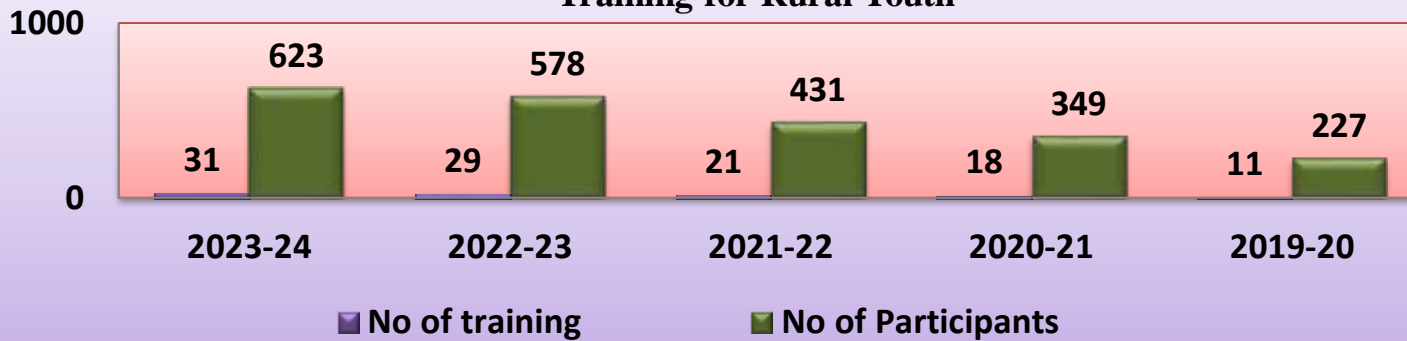

Training for Rural Youth