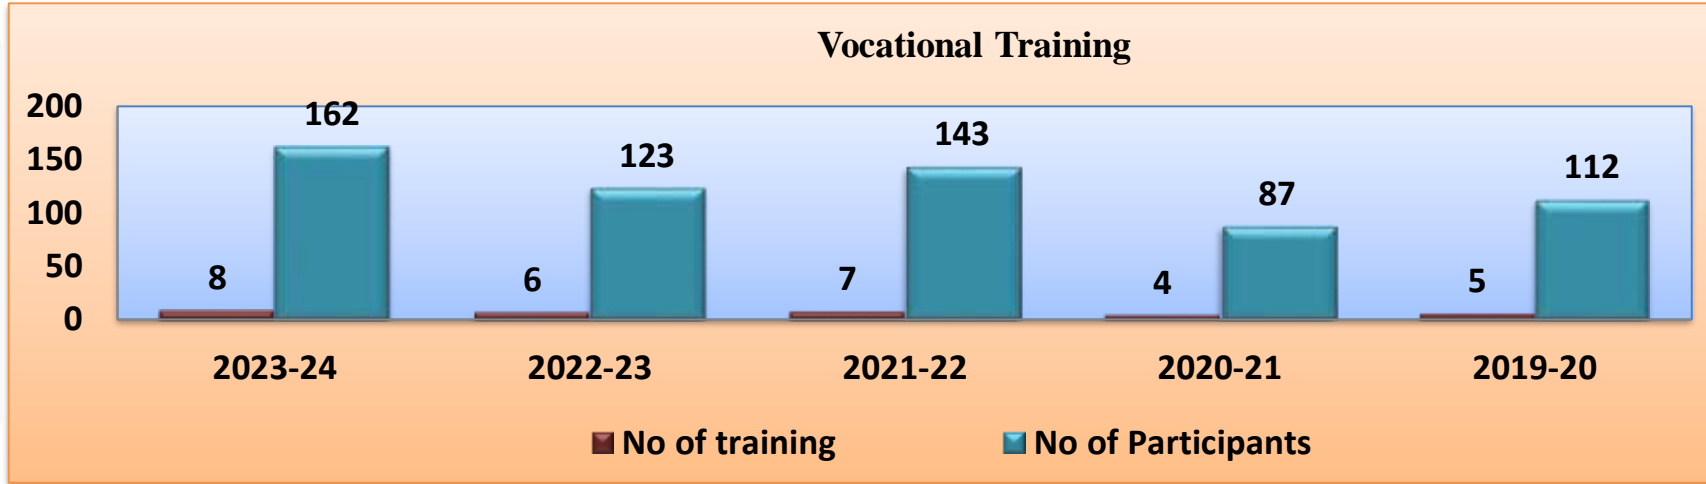

### Training for Extension Personal

# Training Programme

Total number of training (RY & Participants) - 30/ 627

Total number of training (RY & Participants) - 43/ 874